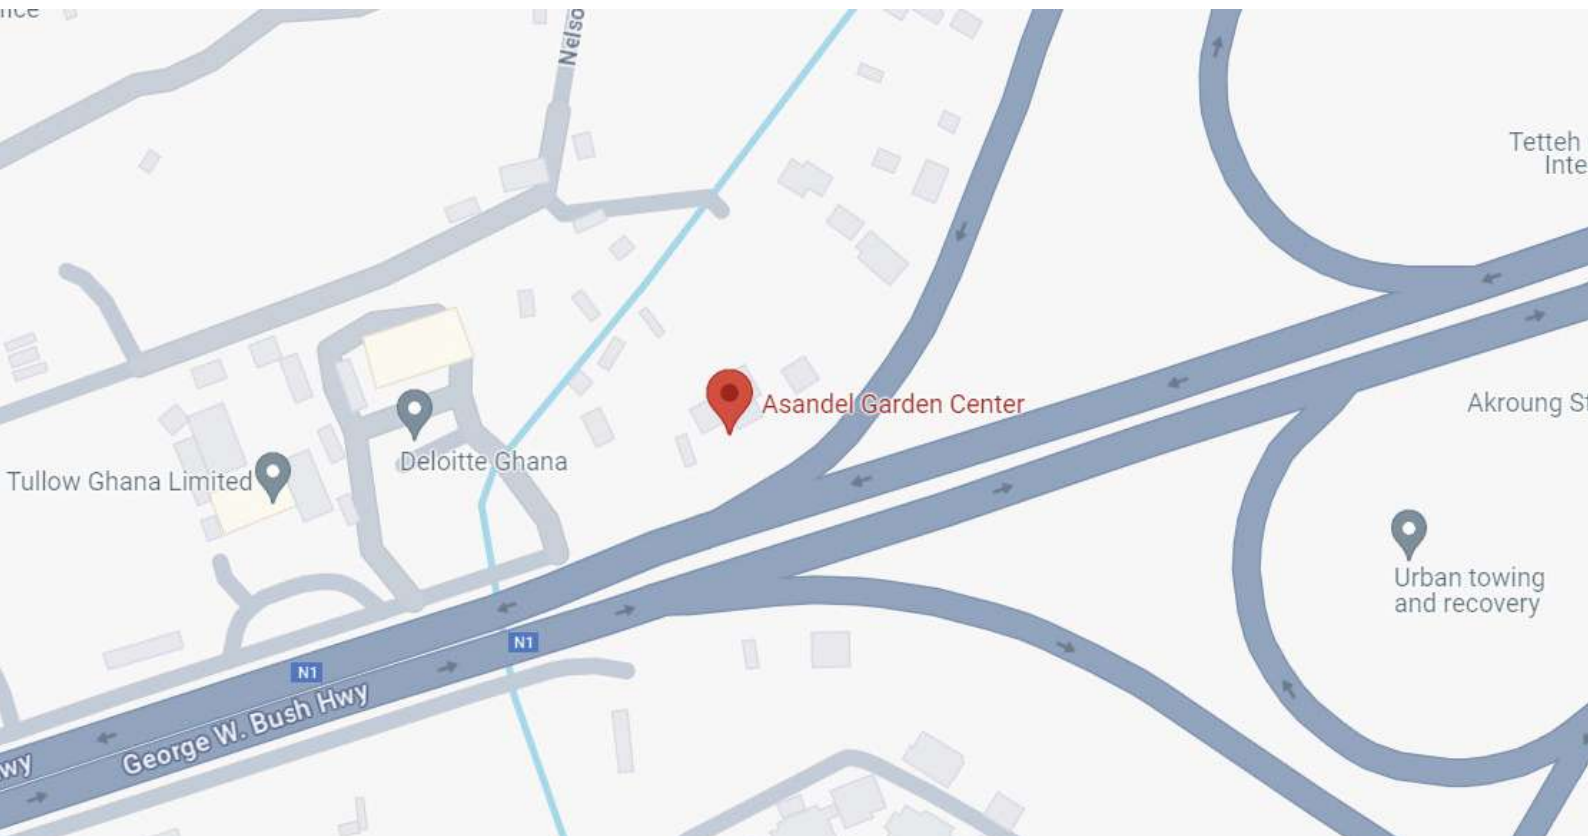

TETTEH QUARSHIE - GEORGE BUSH HIGHWAY

Strategically positioned at a prime location within Accra's urban landscape, a 5 minute drive from the Kotoka International Airport, Asandel Garden Centre offers unparalleled accessibility, enabling seamless access into a green escape amidst of a concrete jungle.